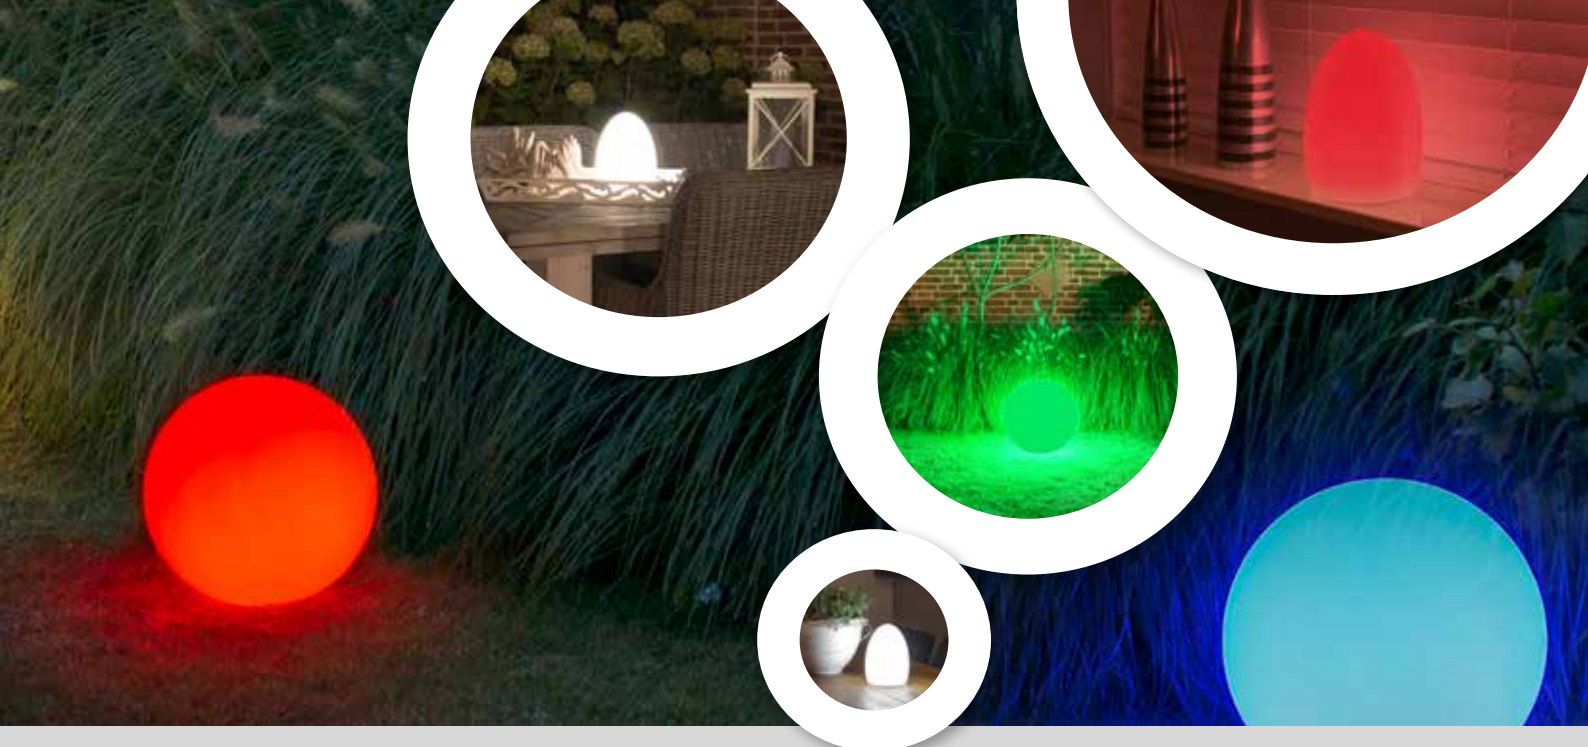

OUTDOOR LIGHTS

12V &
TRANS-
FORMER

BALL 30

2563451
Polyethylene
Ø 300 mm
LED - RGB/warm white - 2W